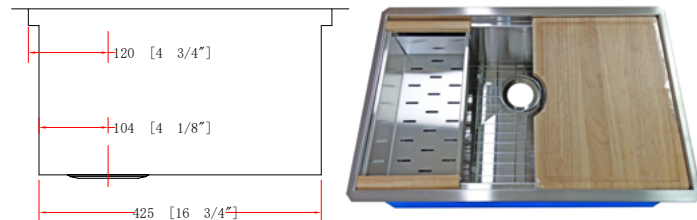

DSL-3020

KITCHEN SINK WITH ACCESSORY LEDGES

Style:

- Zero Radius with Accessory Ledges
- Undermount
- Kitchen Sink
- Single Bowl

Size:

- Overall: 30" x 20" x 10"
- Bowl Size: 28" x 16.75" x 10"

Features:

- 16 Gauge Thickness
- 304 Stainless Steel Sink
- 18/10 Chrome/Nickel Content
- Extra Large Sound Cancellation Pads
- Thermal Undercoating