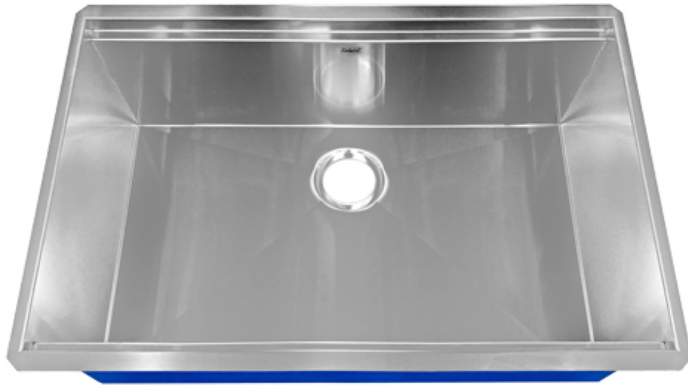

DSL-3020

KITCHEN SINK WITH ACCESSORY LEDGES

Style:

- Zero Radius with Accessory Ledges
- Undermount
- Kitchen Sink
- Single Bowl

Size:

- Overall: 30" x 20" x 10"
- Bowl Size: 28" x 16.75" x 10"

Features:

- 16 Gauge Thickness
- 304 Stainless Steel Sink
- 18/10 Chrome/Nickel Content
- Extra Large Sound Cancellation Pads
- Thermal Undercoating

Certifications:

- cUPC

Warranty:

- Lifetime Limited Warranty

Available Color/Finish

Included Accessories:

- Bottom Grid(s): DSL-BG3020
- Basket Strainer: DSA-PBSSS
- Colander
- Cutting Board
- 11 Piece Kitchen Kit*