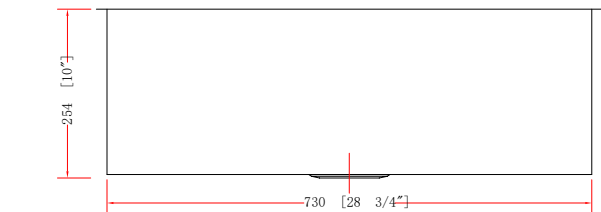

DSL-3020

KITCHEN SINK WITH ACCESSORY LEDGES

Style:

- Zero Radius with Accessory Ledges
- Undermount
- Kitchen Sink
- Single Bowl

Size:

- Overall: 30" x 20" x 10"
- Bowl Size: 28" x 16.75" x 10"

Features:

- 16 Gauge Thickness
- 304 Stainless Steel Sink
- 18/10 Chrome/Nickel Content
- Extra Large Sound Cancellation Pads
- Thermal Undercoating