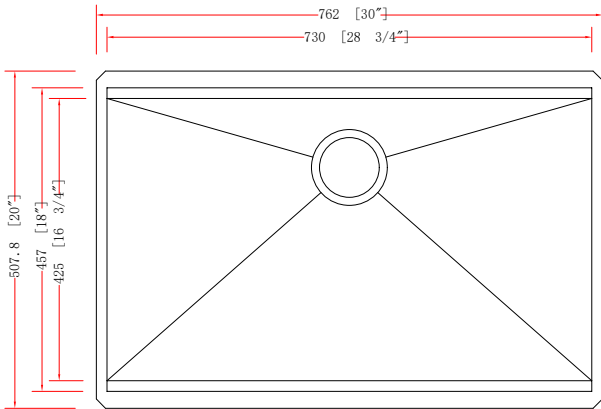

DSL-3020

KITCHEN SINK WITH ACCESSORY LEDGES

Style:

- Zero Radius with Accessory Ledges
- Undermount
- Kitchen Sink
- Single Bowl

Size:

- Overall: 30" x 20" x 10"
- Bowl Size: 28" x 16.75" x 10"

Features:

- 16 Gauge Thickness
- 304 Stainless Steel Sink
- 18/10 Chrome/Nickel Content
- Extra Large Sound Cancellation Pads
- Thermal Undercoating